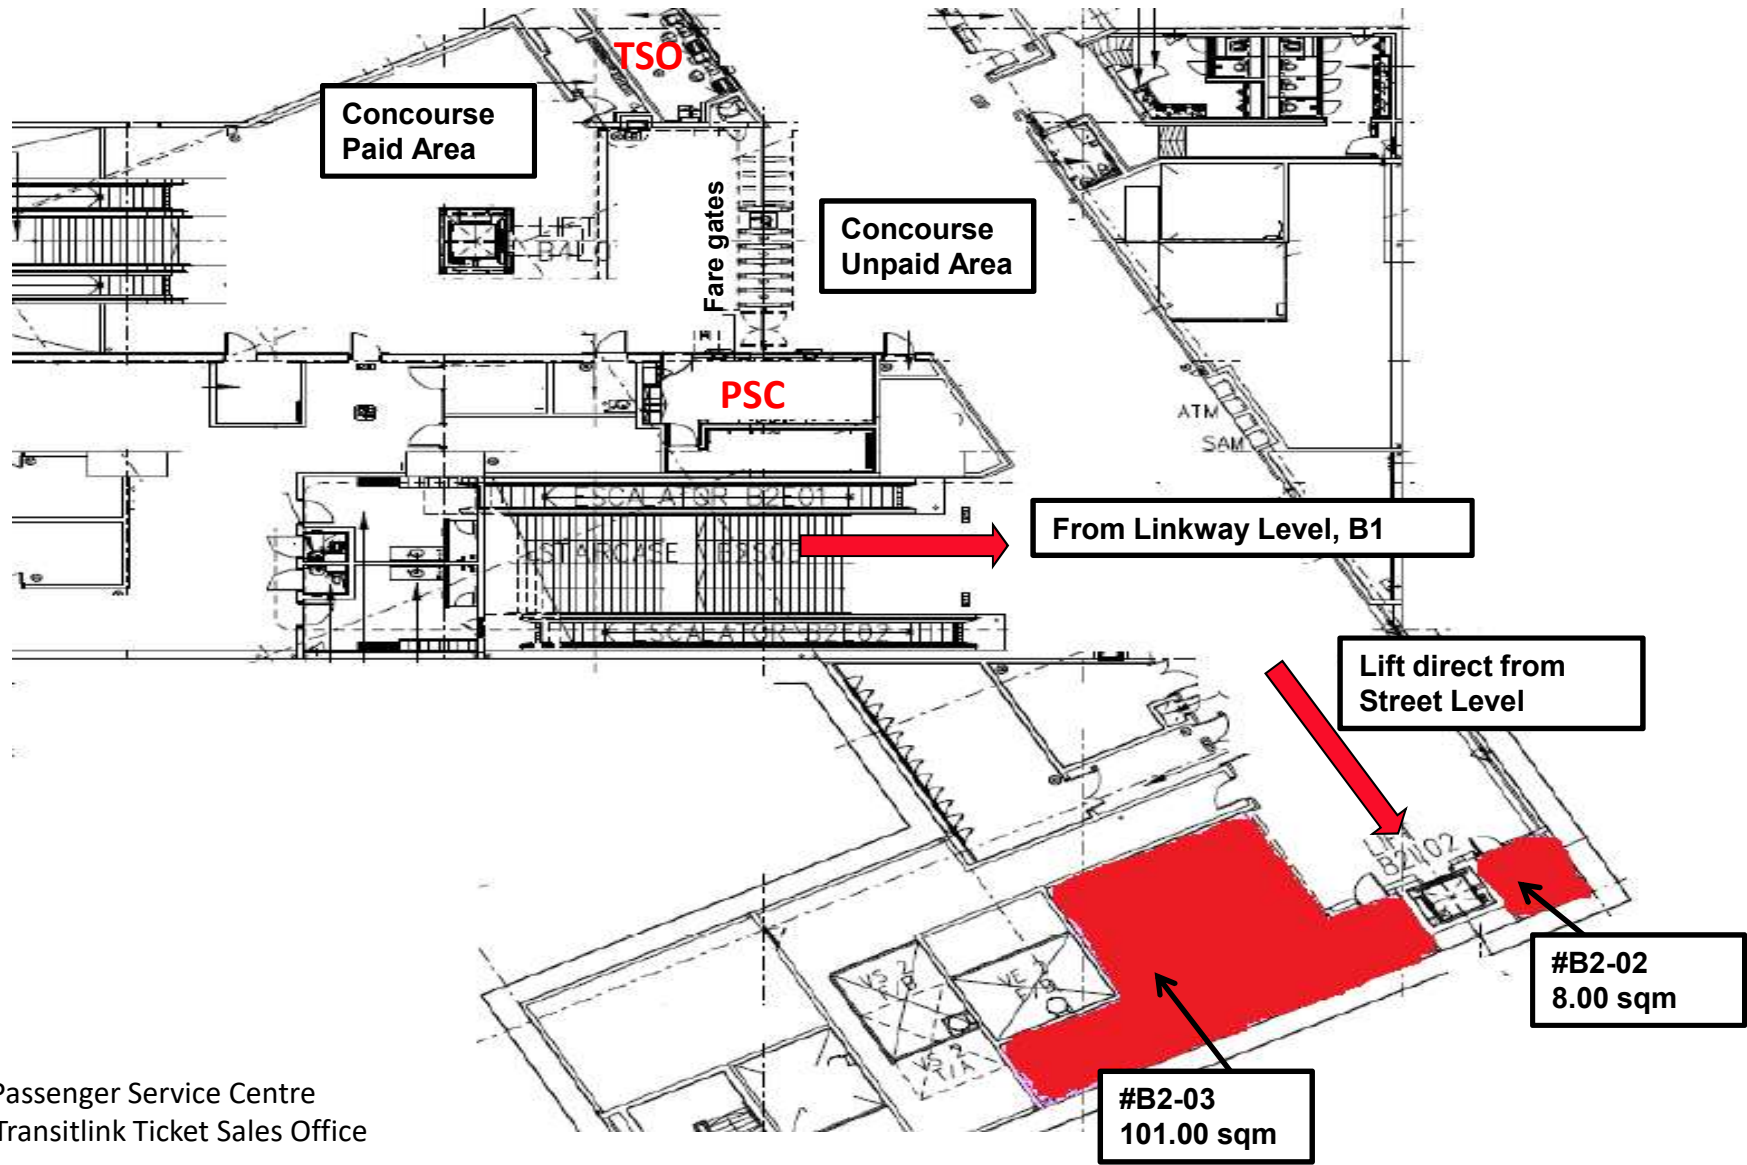

BENDEMEER MRT STATION

PSC – Passenger Service Centre
TSO – Transitlink Ticket Sales Office